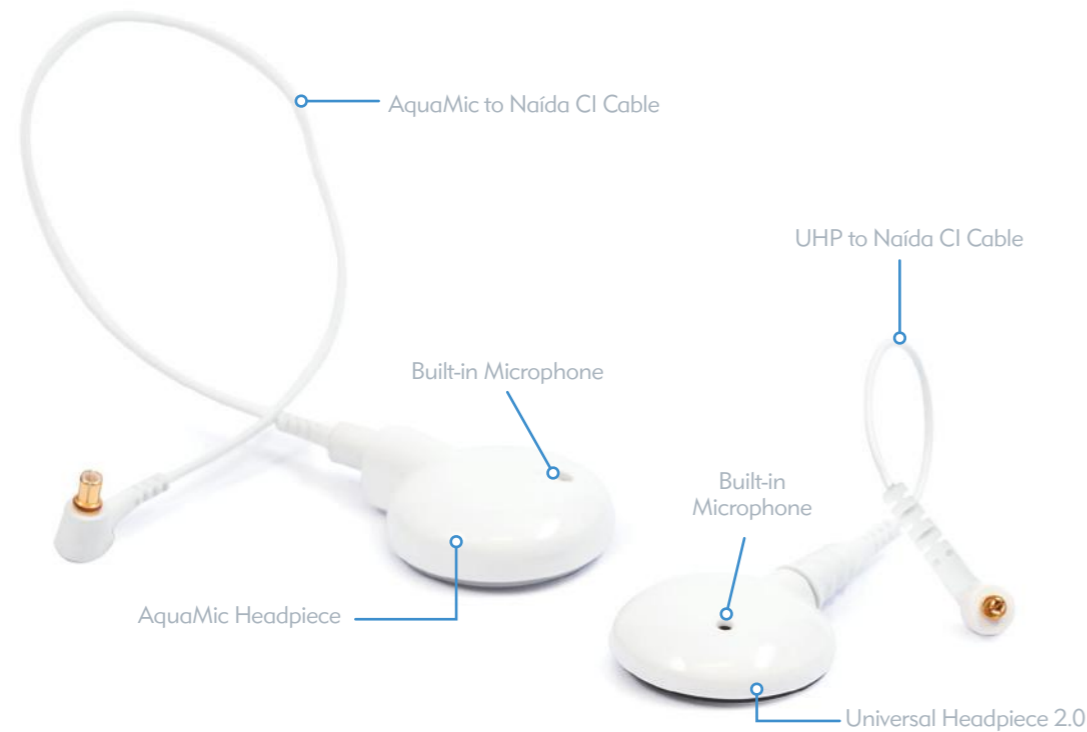

004-8448
EasyCall Hard Case Galaxy S5

004-8449
EasyCall Hard Case Galaxy S4mini

Remote Control

CI-5900-100 AB myPilot

⁶ In order to use these products, Naída CI users require programming with SoundWave™ 2.3 Fitting Software or later versions. SoundWave is only available in markets where regulatory approval has been received and the product has been made commercially available. Contact Advanced Bionics for more information.

iPhone is a trademark of Apple Inc. | Galaxy is a trademark of SAMSUNG

Headpieces

designed for **comfort, convenience, and style**

There are two headpiece options for use with Naída CI sound processors: the Universal Headpiece and the AquaMic™ headpiece. Compatible with all AB processors, the Universal Headpiece has been developed for use during everyday activities and features a sleek, low-profile design. Fully waterproof for use with the Naída CI sound processor and AquaCase™ enclosure, the AquaMic headpiece is designed for hearing while swimming, bathing, and showering. Headpiece caps and cables come in a variety of colours to choose from for mixing and matching or blending in with hair and skin.