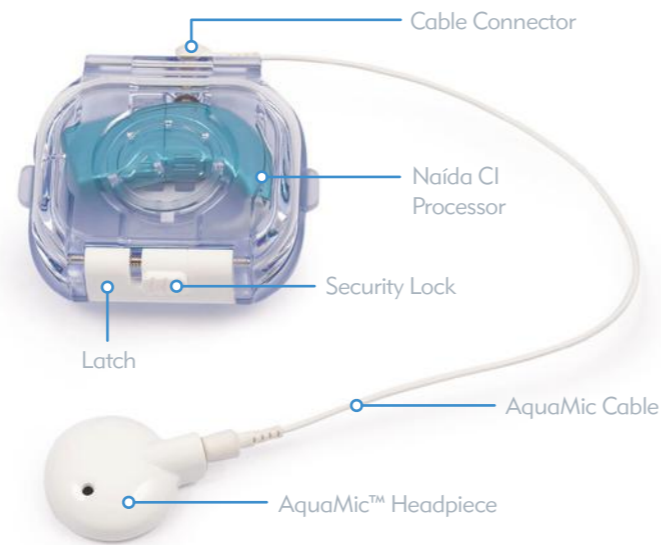

AquaCase™

any adventure, any environment

From the innovation leader in waterproof technology comes the robust AquaCase enclosure² developed for Naída CI processors³ to provide the same great hearing during even the most rugged activities.