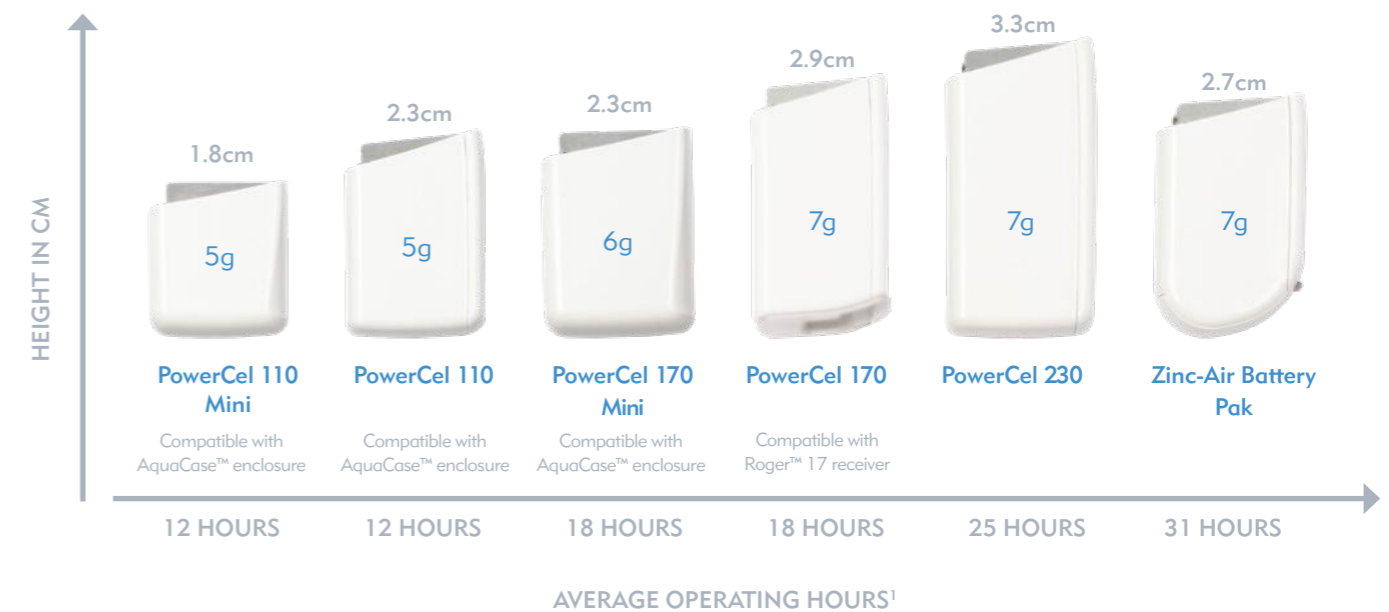

The PowerCel Mini is the latest addition to the PowerCel battery portfolio, offering the same performance and battery life as the standard PowerCel, but in a smaller package.

The graph below illustrates the size, weight, and average operating hours of each PowerCel battery.