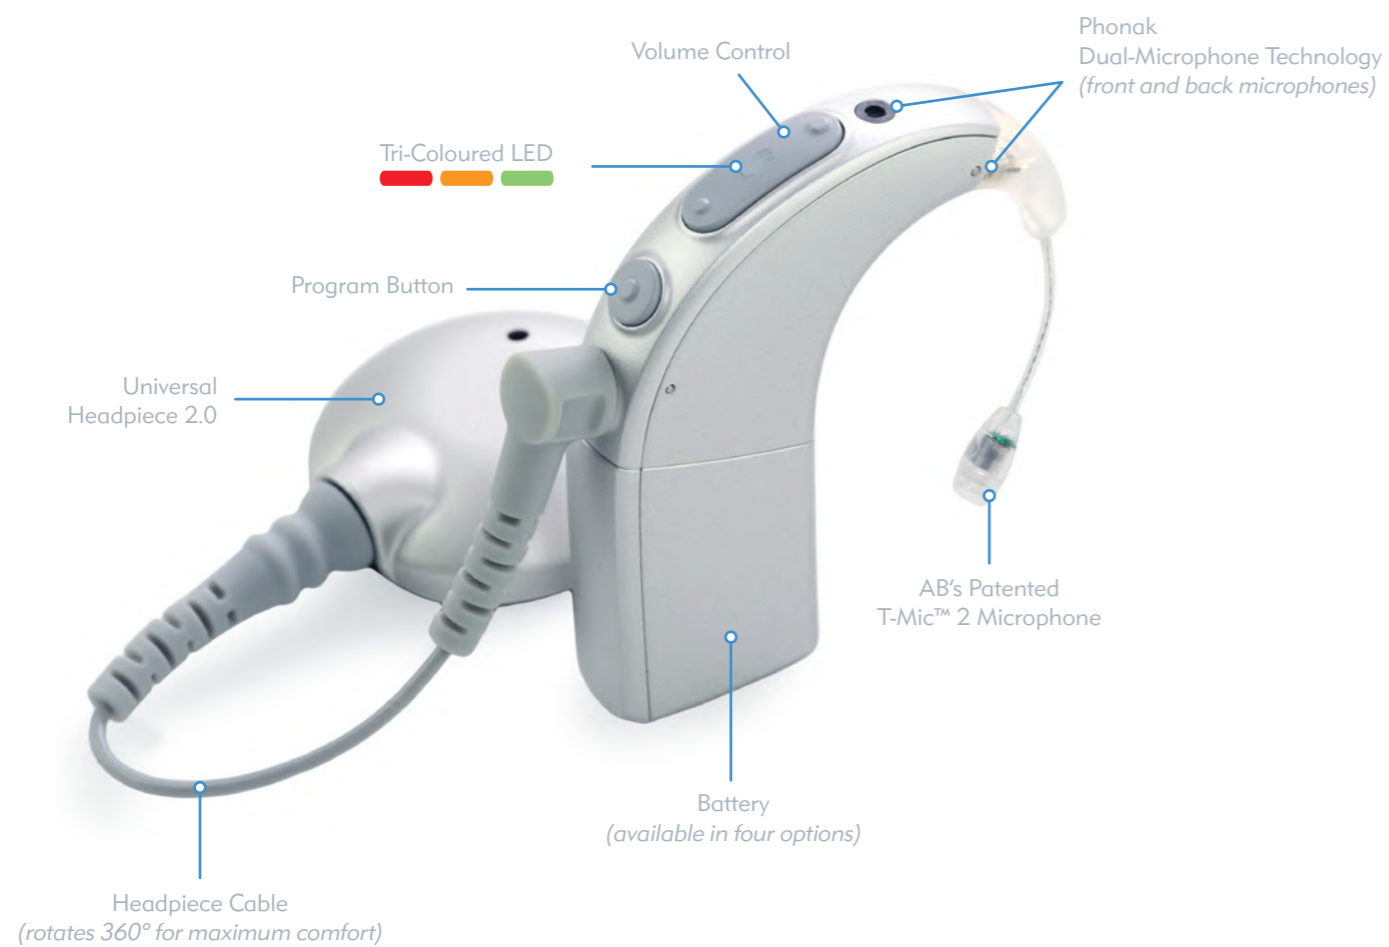

With a chic, lightweight design, the Naída CI features fun, fashionable colours, Phonak Binaural VoiceStream Technology™, and **wireless and bimodal streaming capability** for high performance hearing that is always instyle™.